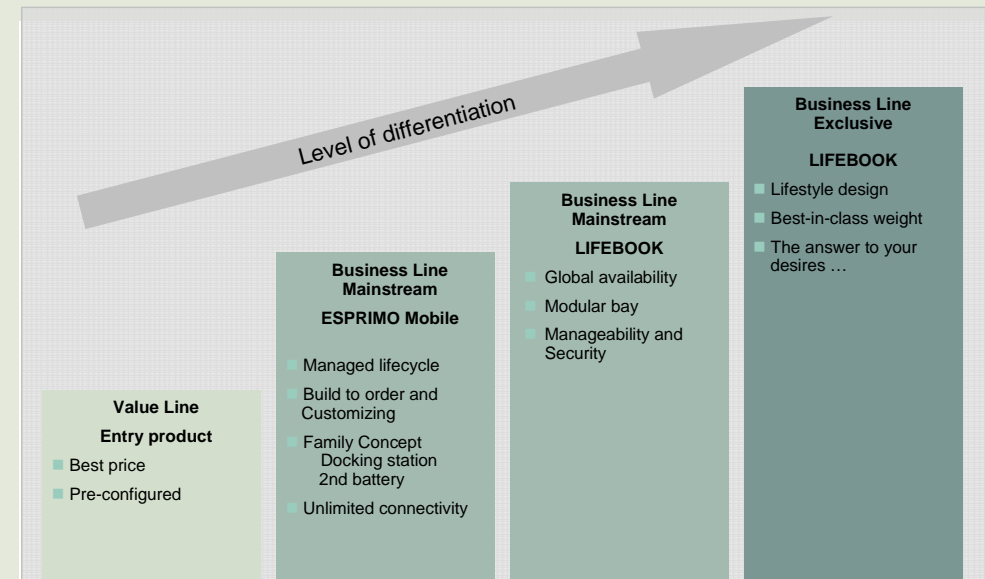

LIFEBOOK S Series – traveler notebook

- Choice of powerful 13.3-inch notebook or ergonomic 14-inch featuring latest Intel Centrino Duo processor technology

LIFEBOOK P Series - lightweight lifestyle notebook

- Choice of 10.6-inch modular notebook at only 1.28 kg or 8.9-inch convertible tablet PC with touchscreen functionality at 1 kg

LIFEBOOK T Series – the convertible notebook

- Convertible with full notebook and full tablet PC functionality

LIFEBOOK Q Series – executive notebook

- Excellent design and high-speed connectivity at only 1 kg

CELSIUS H Series –workstation mobility

- Powerful mobile workstation for high-end graphics applications

Professional notebook positioning